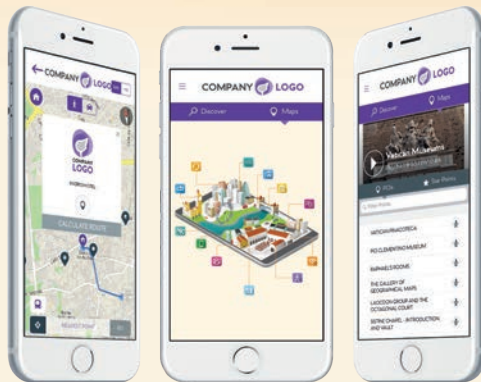

“ Be internationally recognised as a preferred travel and getaway destination. ”

IT'S SIMPLE!

STEP 1

Scan your QR code to download 'POPGuide' and install your chosen contents.

STEP 2

You are ready to go! Enjoy unlimited self-guided sightseeing and personalised experiences.

THE SMART SOLUTION FOR TOURIST OFFICES & AIRPORTS